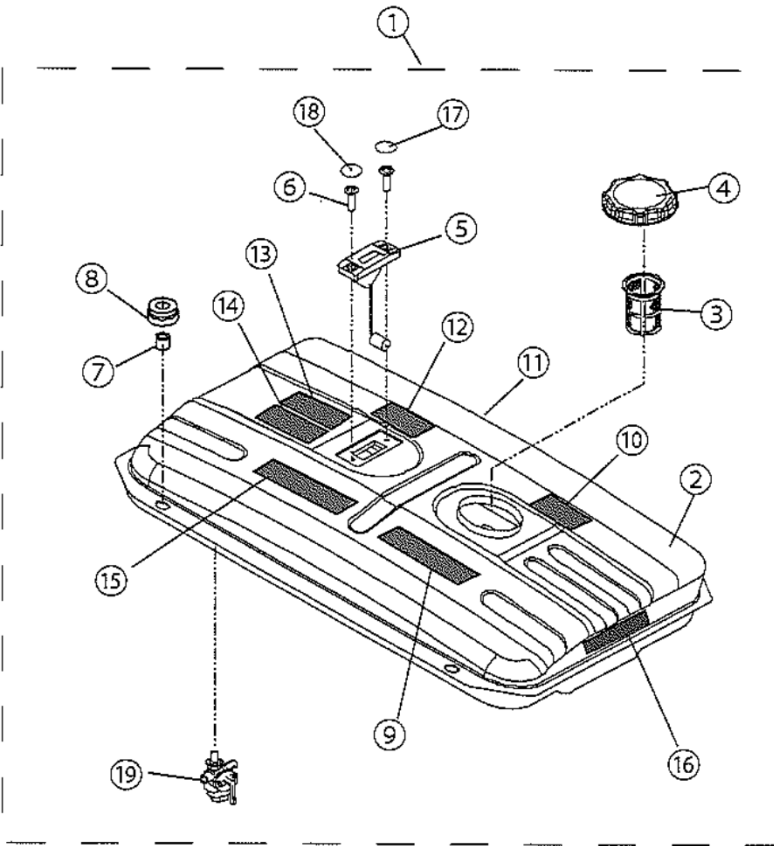

FUEL TANK

TPG3-4500-7000H(E)CSA

REF No.	Parts No.	Parts name	Q'ty	Price	Remarks
1	15602177000	FUEL TANK ASSY	1		
2	15601451040	FUEL TANK	1		
3	15350580000	FILTER COMP., FUEL	1		
4	15301673000	CAP COMP., FUEL FILLER	1		
5	15301674000	GAUGE ASSY., FUEL	1		
6	15550293000	SCREW M5-12	2		
7	15321880100	RUBBER,TANK CUSHION	4		
8	15321670270	COLLAR,TANK CUSHION	4		
9	15450966001	WARNING LABEL	1		
10	15450764001	CAUTION LABEL, RAIN & SNOW	1		
11	15450958001	CAUTION LABEL, CO	1		
12	15451389000	CAUTION LABEL	1		
13	87516-ZH7-000	WARNING LABEL, EXHAUST GAS(ENGLISH)	1		
14	87516-ZH7-800	WARNING LABEL, EXHAUST GAS(FRENCH)	1		
15	87522-883-660	CAUTION LABEL, FIRE	1		
16	87516-ZH7-810	WARNING LABEL, EXHAUST GAS(MARK)	1		
17	15451644000	GAUGE LABEL, EMPTY	1		
18	15451643000	GAUGE LABEL, FULL	1		
19	15150135000	FUEL COCK	1		